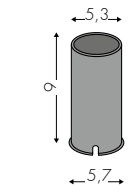

configurazione standard: / basic configuration: / Standard Konfiguration:

24° Ottica
Optic - Optik ● B 3000K AL

4042BAL24B	3W 360lm - 350mA 9V	82,00 €
Alimentatore - Power supply - Netzteil		
AE006M	OnOff 18W 350mA / 1-5 art.4042B	59,00 €

24° Ottica
Optic - Optik ● B 3000K AL

4042CAL24B	7W 840lm* - 350mA 20V	95,00 €
Alimentatore - Power supply - Netzteil		
AE006M	OnOff 18W 350mA / 2 art.4042C	59,00 €

9042B	Controcassa - Outer Casing - Einbauhülse	12,00 €

9042C	Controcassa - Outer Casing - Einbauhülse	12,00 €

Configura Configure / Konfigurieren

www.teamitaliailluminazione.it

Configura Configure / Konfigurieren

www.teamitaliailluminazione.it

CODICE COMPLETO • COMPLETE CODE • VOLLSTÄNDIGE CODE

4042B	AL	24	B
Codice Code	Finitura Finishing Lackierung	Diffusore Diffuser Diffusor	Tonalità Hue Farbton

Alimentatore non incluso - Power Supply not included
Netzteil nicht inbegriffen

* 840lm effettivi - effective - effektive con - with - mit 24°

INDEX

SECTION

FAMILY