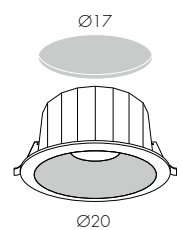

4089COFBV45B
4089CDMBV45B

36W 2800lm - 220V
DALI (Push) - 36W 2800lm - 220V

99,00 €
144,00 €

Configura

Configure / Konfigurieren

www.teamitaliailluminazione.it

☐ C 4000K

BV

Alimentatore incluso in remoto - Included Power Supply in remote - Fernspeisung enthalten

* 1674lm effettivi - effective - effektive con - with - mit E2

CODICE COMPLETO DEL PRODOTTO NELLA FOTO
FULL PRODUCT CODE AS SHOWN IN PICTURE - VOLLSTÄNDIGER CODE VOM ARTIKEL IM BILD

4089COF **BV** **45** **B**

Codice
Code

Finitura
Finishing
Lackierung

Diffusore
Diffuser
Diffusor

Tonalità
Hue
Farbton