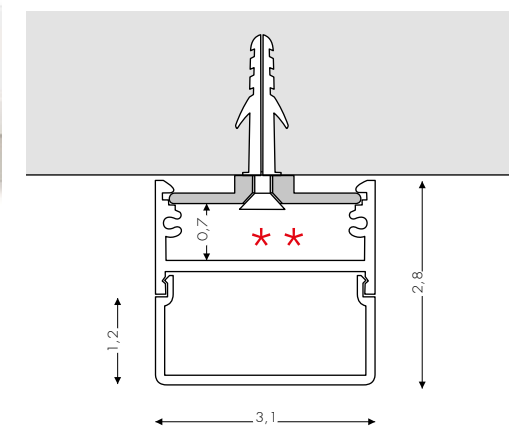

3010M - PROFILO MULTIUSO

BV
☐

3010MZOMT1	profile 100 cm (NO LED)	48,00 €
3010MZOMT2	profile 200 cm (NO LED)	96,00 €
3010MZOMT3	profile 300 cm (NO LED)	144,00 €

E2 Opale - Opal

Led non incluso - Led not included - Led nicht inbegriffen
Alimentatore non incluso - Power Supply not included - Netzteil nicht inbegriffen

2 testate incluse
2 end caps included
2 Endkappen enthalten

** Possibilità passaggio cavo
Possible cable passage
Eventueller Kabeldurchgang

SERVIZIO SU MISURA

001001A

Taglio Profilo - Cut service

10,00 €

Configura Configure / Konfigurieren

www.teamitaliailluminazione.it

CODICE COMPLETO • COMPLETE CODE • VOLLSTÄNDIGE CODE

3010MZOMT2 **BV** **E2** + **001001A**

Codice
Code
Code

Finitura
Finishing
Lackierung

Diffusore
Diffuser
Diffusor

SERVICE

STRIP E ROLLE LED pag. 360-361
DRIVERS & DIMMER
E ROSONI pag. 362-363

INDEX

SECTION

FAMILY 339