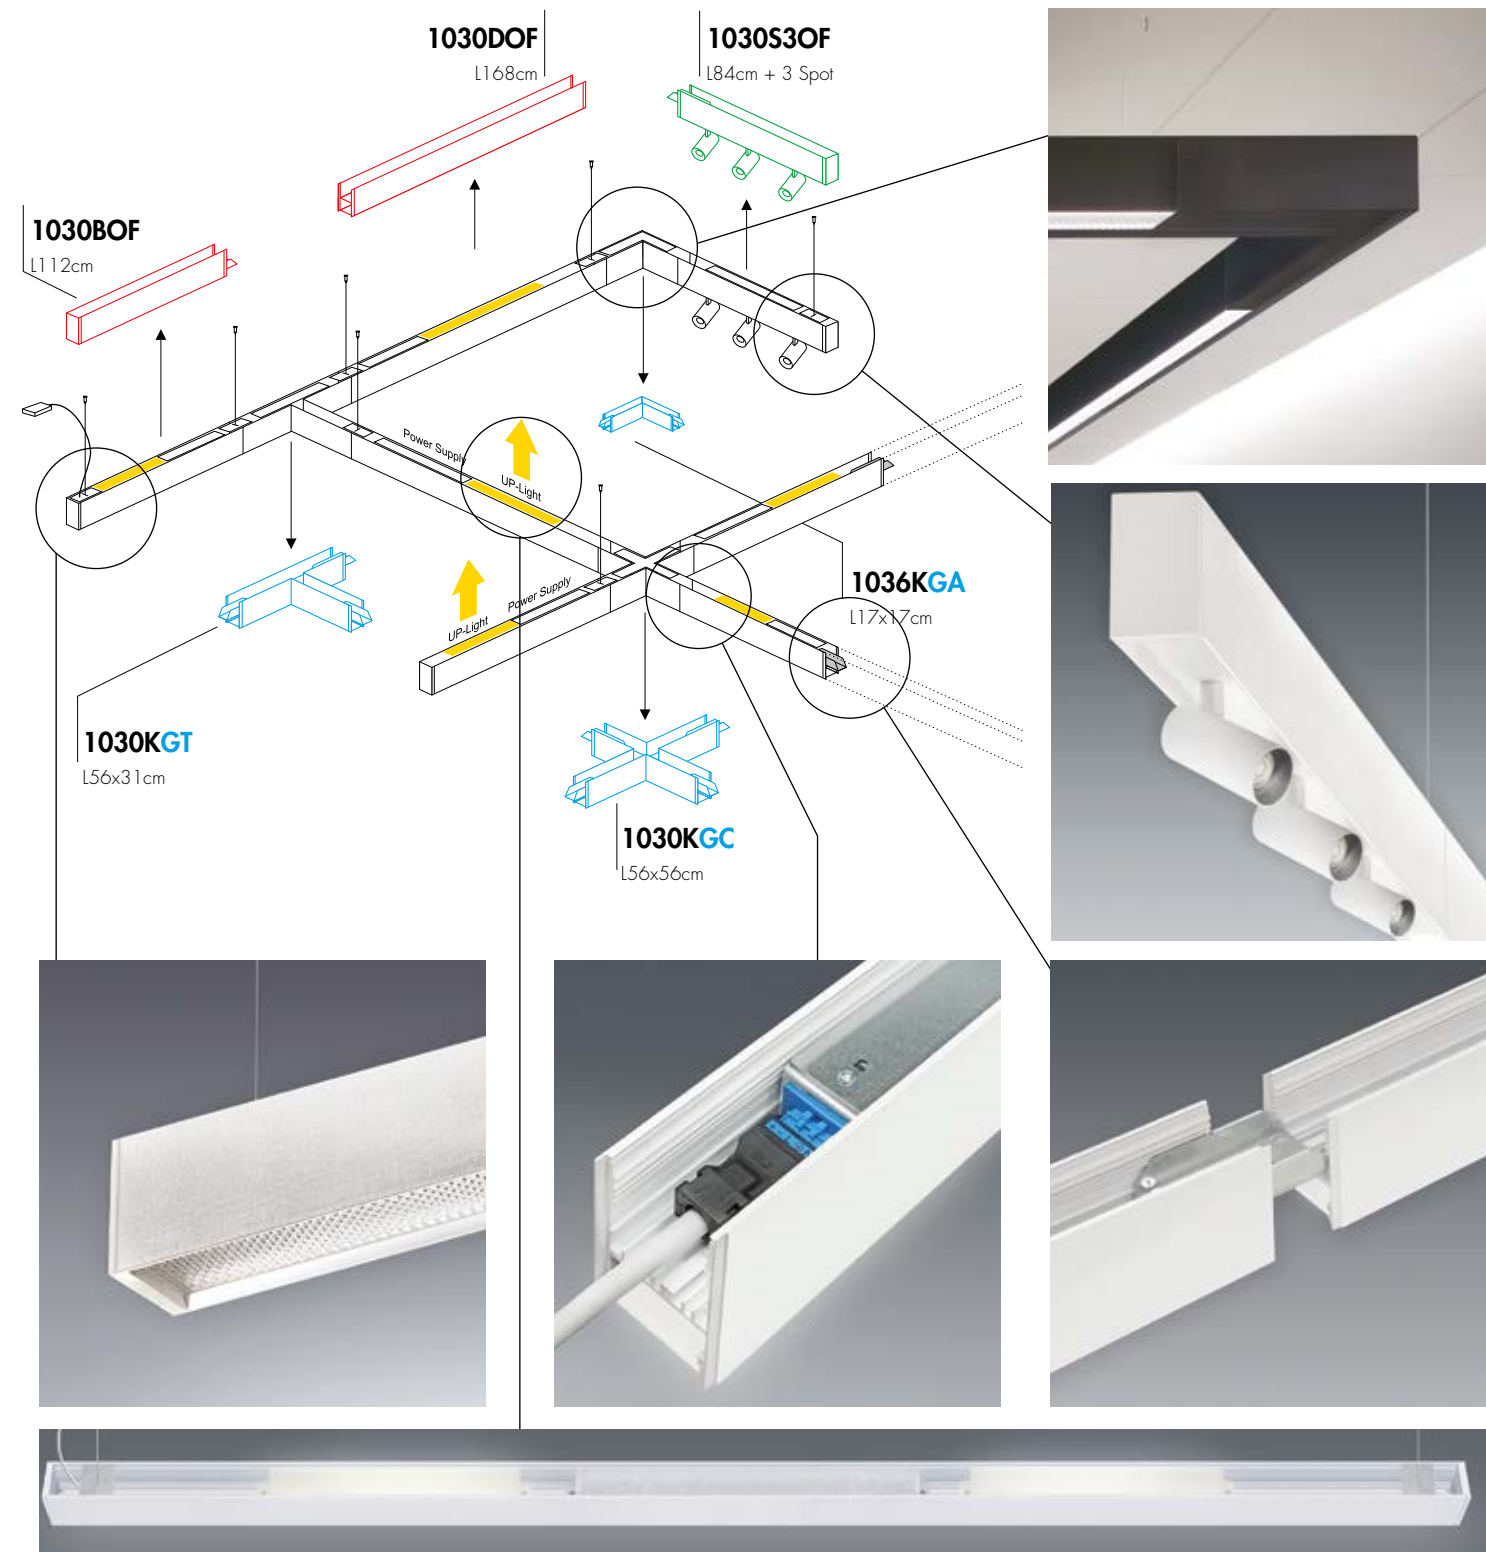

Up+Downlight

112cm	140cm	168cm	197cm	225cm	253cm	281cm
1030B	1030C	1030D	1030E	1030F	1030G	1030H
394cm	506cm	562cm	675cm	787cm	843cm	1012cm
1030L	1030M	1030N	1030O	1030P	1030Q	1030R

Downlight

112cm	140cm	168cm	197cm	225cm	253cm	281cm
1034B	1034C	1034D	1034E	1034F	1034G	1034H
394cm	506cm	562cm	675cm	787cm	843cm	1012cm
1034L	1034M	1034N	1034O	1034P	1034Q	1034R

Uplight

140cm	168cm	197cm	225cm	253cm	281cm
1035C	1035D	1035E	1035F	1035G	1035H
394cm	506cm	562cm	675cm	787cm	843cm
1035L	1035M	1035N	1035O	1035P	1035Q

Geometrical element downlight

59x59cm	56x31cm	56x56cm
1030KGA	1030KGT	1030KGC

Spotlight

56cm	84cm	112cm	197cm	225cm	253cm
1030S2	1030S3	1030S4	1030S5	1030S6	1030S7

Darklight

56cm	84cm	120cm
1046Z	1046A	1046B

No-light

84cm	112cm	140cm
1036A	1036B	1036C

186

Geometrical element No-light

17x17cm	28x17cm	28x28cm
1036KGA	1036KGT	1036KGC

- OF DM
- BV NE
- E2 E19
- 24°
- B 3000K
- C 4000K

- OF DM
- BV NE
- 24°
- B 3000K

- OF DM
- BV NE