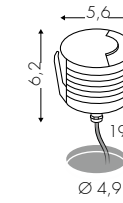

configurazione standard: / basic configuration: / Standard Konfiguration:

24° Ottica
Optic - Optik

● B 3000K

AL ■

4042DAL24B

3W 360lm* - 350mA 9V

61,00 €

Alimentatore - Power supply - Netzteil

AE006M

OnOff 18W 350mA / 3-5 art.4042D

59,00 €

9042B

Controcassa - Outer Casing - Einbauhülse

12,00 €

Configura

Configure / Konfigurieren

www.teamitaliailluminazione.it