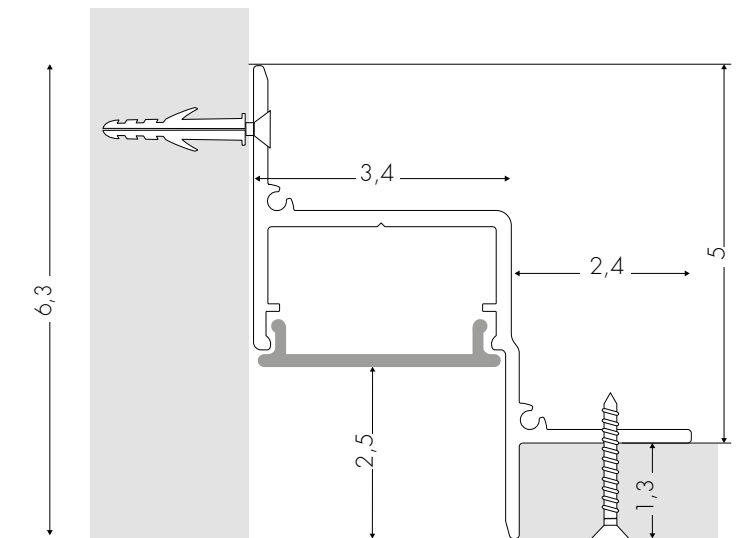

4010H - VELETTA LUMINOSA

RASOMURO

BV ☐

4010HZ0MT1	profile 100 cm (NO LED)	48,00 €
4010HZ0MT2	profile 200 cm (NO LED)	96,00 €
4010HZ0MT3	profile 300 cm (NO LED)	144,00 €

E2 Opale - Opal

Led non incluso - Led not included - Led nicht inbegriffen

Alimentatore non incluso - Power Supply not included - Netzteil nicht inbegriffen

4010HTS coppia di testate - kit of end-caps - Endkappe **11,00 €** A COPPIA

SERVIZIO SU MISURA

001001A Taglio Profilo - Cut service **10,00 €**

Configura Configure / Konfigurieren

www.teamitaliailluminazione.it

CODICE COMPLETO • COMPLETE CODE • VOLLSTÄNDIGE CODE

4010HZ0MT3 **BV** **E2** + **001001A**

Codice
Code
Code

Finitura
Finishing
Lackierung

Diffusore
Diffuser
Diffusor

SERVICE

STRIP E ROLLE LED pag. 360-361
DRIVERS & DIMMER
E ROSONI pag. 362-363

INDEX

SECTION

FAMILY 343