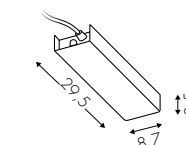

9010XS

Può contenere alimentatore: 30W/75W-24VDC
It can contains power supply: 30W/75W-24VDC
Es kann Netzteil enthalten: 30W/75W-24VDC

72,00 €