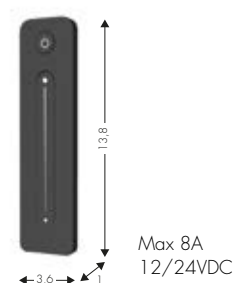

DIMMER (Alimentatore escluso)

9010SMARTMD **74,00 €**

9010SMARTRGB **86,00 €**

Dispositivo per la gestione di sorgenti led con Radiocomando.
Led light remote control.
Gerät für die Verwaltung Led-Lichtquellen mit Fernsteuerung.