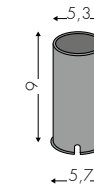

4042DAL24B

3W 360lm* - 350mA 9V

61,00 €

Alimentatore - Power supply - Netzteil

AE006M

OnOff 18W 350mA / 3-5 art.4042D

59,00 €

9042B

Controcassa - Outer Casing - Einbauhülse

12,00 €

Configura

Configure / Konfigurieren

www.teamitaliailluminazione.it