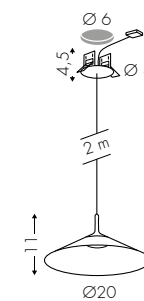

LAMBDA

INCASSO
RECESSED LIGHT
EINBAULEUCHTE

configurazione standard: / basic configuration: / Standard Konfiguration:

E19 Prismatico - Prism ● B 3000K

4071PTFONE19B 6,5W 800lm* - 220V

306,00 €

4071QTFONE19B 6,5W 800lm - 220V

386,00 €