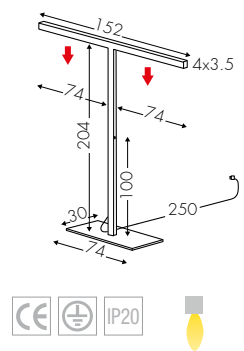

5028DDMBVE19B DIM (Push) - down 2x32W 2x3500lm **1.530,00 €**

[Configura](#) Configure / Konfigurieren www.teamitaliailluminazione.it