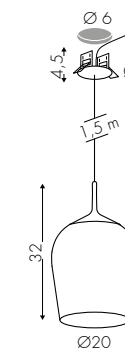

Configura

Configure / Konfigurieren

www.teamitaliailluminazione.it

CODICE COMPLETO DEL PRODOTTO NELLA FOTO
FULL PRODUCT CODE AS SHOWN IN PICTURE - VOLLSTÄNDIGER CODE VOM ARTIKEL IM BILD

4078B

Codice
Code

ZN

Finitura
Finishing
Lackierung