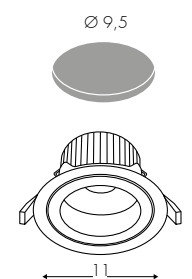

4017ROFBV60B

13W 1320lm - 220V

114,00 €

Configura

Configure / Konfigurieren

www.teamitaliailluminazione.it

☐ C 4000K

Alimentatore Incluso in remoto - Remote Power Supply - Fernspeisung enthalten

* 860lm effettivi - effective - effektive con - with - mit 60°

CODICE COMPLETO DEL PRODOTTO NELLA FOTO
FULL PRODUCT CODE AS SHOWN IN PICTURE - VOLLSTÄNDIGER CODE VOM ARTIKEL IM BILD

4017QOF **BV** **60** **B**

Codice
Code

Finitura
Finishing
Lackierung

Diffusore
Diffuser
Diffusor

Tonalità
Hue
Farbton