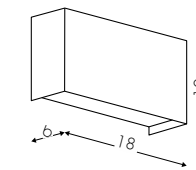

2019FOF54BVE28B 9W 640lm - 220V

182,00 €

[Configura](#) Configure / Konfigurieren

www.teamitaliailluminazione.it

NE RU

A Alimentatore Incorporato - Incorporated Power Supply - Eingebautes Netzteil

*1280lm effettivi - effective - effektive con - with - mit **E28**

CODICE COMPLETO DEL PRODOTTO NELLA FOTO
FULL PRODUCT CODE AS SHOWN IN PICTURE - VOLLSTÄNDIGER CODE VOM ARTIKEL IM BILD

2019EOF54 **NE** **E28** **B**

Codice
Code

Finitura
Finishing
Lackierung

Diffusore
Diffuser
Diffusor

Tonalità
Hue
Farbton