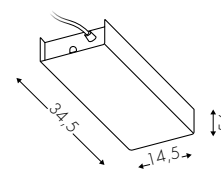

9010L

Può contenere alimentatore: 2x150W - 2x240W
It can contains power supply: 2x150W - 2x240W
Es kann Netzteil enthalten: 2x150W - 2x240W

97,00 €