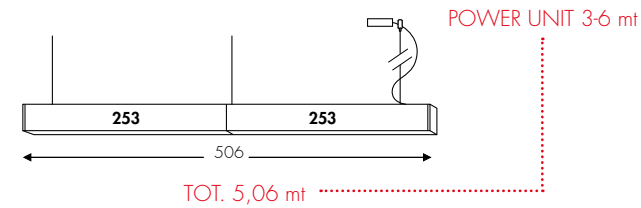

EMME 24 EXAMPLES OF COMPOSITION

Gli elementi Emme24 a 24VDC possono essere abbinati liberamente in funzione delle necessità progettuali; la composizione può essere alimentata tramite PowerUnit on-off o dimmerabile opportunamente dimensionata.

Emme24 24VDC elements can be freely combined according to the design needs; the composition can be powered by an appropriately sized on-off PowerUnit or Dimmable.

Die 24VDC Emme24-Elemente können je nach Plan Bedürfnissen frei kombiniert werden; die Zusammensetzung kann durch angemessene On/off oder dimmbares Netzteil bedient werden.

COMPOSIZIONE CODICI DI ACQUISTO CODES COMPOSITION ZUSAMMENSETZUNG DES CODES

1pz 1037MBVE2B
1pz 9037BTFBV