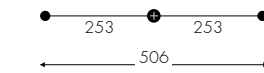

1034MOFBVE2B
1034MDMBVE2B

158W 13550lm - 220V
DALI (Push) - 158W 13550lm - 220V

1.174,00 €
1.291,00 €