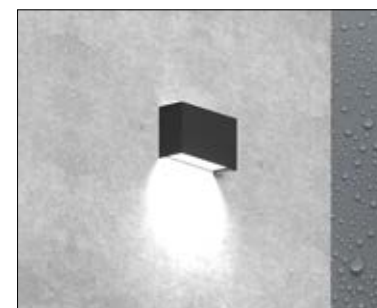

Simply Outdoor
downlight L18

395