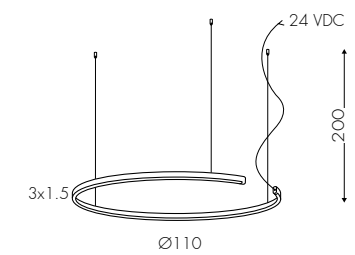

1032C54BVE2B

65W 3300lm - 24VDC

820,00 €