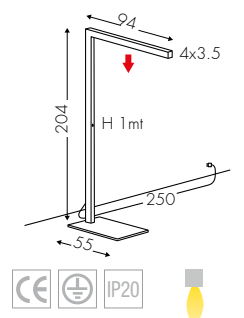

E19 UGR<19 Prism ● B 3000K BV ☐

5028BDMBVE19B DIM (Push) - 51W 4400lm* - 220V **925,00 €**

[Configura](#) Configure / Konfigurieren www.teamitaliailluminazione.it