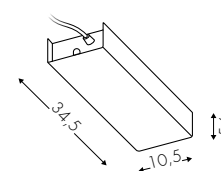

9010M

Può contenere alimentatore: 75W, 100W, 150W
It can contains power supply: 75W, 100W, 150W
Es kann Netzteil enthalten: 240W

75W + 90106002
100W + 90106002
150W + 90106002
240W + 90106002

86,00 €