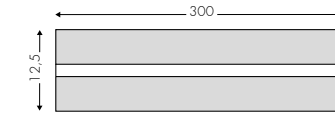

4010N - INCASSO A RASO

CARTONGESSO
INCLUSO

BV
☐

4010NZ0MT1
4010NZ0MT2
4010NZ0MT3

profile 100 cm (NO LED)
profile 200 cm (NO LED)
profile 300 cm (NO LED)

52,00 €
104,00 €
156,00 €

E2 Opale - Opal

Led non incluso - Led not included - Led nicht inbegriffen

Alimentatore non incluso - Power Supply not included - Netzteil nicht inbegriffen