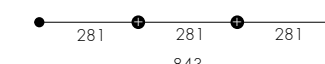

configurazione standard: / basic configuration: / Standard Konfiguration: