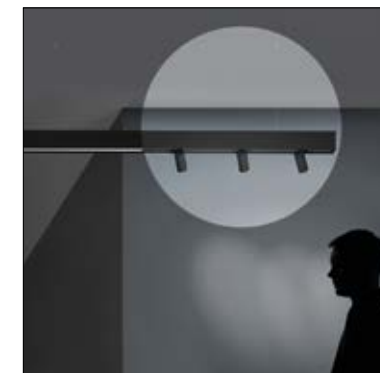

Mirò
orientabile spotlight 2x7W/3x7W /4x7W **443**