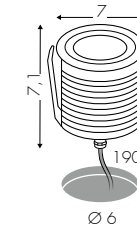

4042BAL24B	3W 360lm - 350mA 9V	82,00 €
Alimentatore - Power supply - Netzteil		
AE006M	OnOff 18W 350mA / 1-5 art.4042B	59,00 €

24° Ottica
Optic - Optik ● B 3000K AL

4042CAL24B	7W 840lm* - 350mA 20V	95,00 €
Alimentatore - Power supply - Netzteil		
AE006M	OnOff 18W 350mA / 2 art.4042C	59,00 €