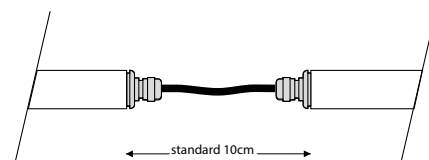

001005A
Servizio collegamento in serie
Line-up connection service
Reihenschaltung Service

56,00 €