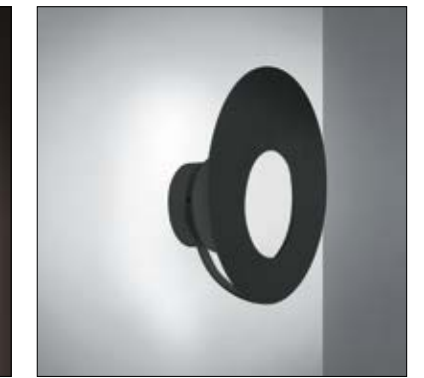

Velata
Wall Light Ø35/ Ø45

51