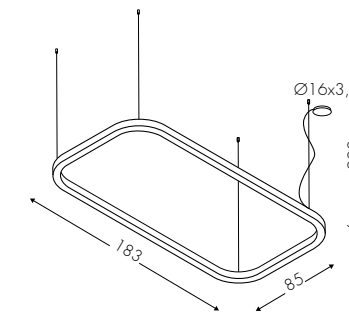

INDEX

SECTION

FAMILY 153

SHAPE

SOSPENSIONE
SUSPENSION LAMP
PENDELLEUCHE

BR custom finish

configurazione standard: / basic configuration: / Standard Konfiguration:

E2 Opale - Opal