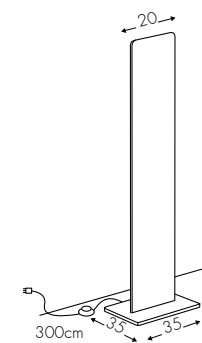

configurazione standard: / basic configuration: / Standard Konfiguration:

E28 Satinato
Frosted - Satinert

● **B** 3000K

5052ADM**BVE28B** DIM (Push) - 37W 4500lm* - 220V **837,00 €**

5052ABT**BVE28B** Bluetooth 37W 4500lm - 220V **948,00 €**