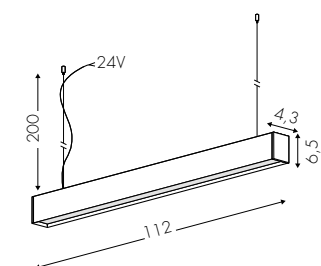

EMME 24 DOWNLIGHT (1-3mt)

SOSPENSIONE
SUSPENSION LAMP
PENDELLEUCHE

configurazione standard: / basic configuration: / Standard Konfiguration:

E2 Opale - Opal

☒ B 3000K

BV ☐

1037BBVE2B 25W 1910lm* - 24VDC 262,00 €

1037CBVE2B 31W 2385lm - 24VDC 278,00 €

1037DBVE2B 37W 2860lm - 24VDC 299,00 €

1037EBVE2B 44W 3350lm - 24VDC 317,00 €

1037FBVE2B 50W 3830lm - 24VDC 348,00 €

1037GBVE2B 56W 4305lm - 24VDC 370,00 €

1037HBVE2B 62W 4780lm - 24VDC 395,00 €

Configura

Configure / Konfigurieren

www.teamitaliailluminazione.it

E19 UGR<19 Prism

☐ C 4000K

NE ☐

CODICE COMPLETO DEL PRODOTTO NELLA FOTO
FULL PRODUCT CODE AS SHOWN IN PICTURE - VOLLSTÄNDIGER CODE VOM ARTIKEL IM BILD

1037E

Codice
Code

BV

Finitura
Finishing
Lackierung

E2

Diffusore
Diffuser
Diffusor

B

Tonalità
Hue
Farbton

Alimentatore non incluso - Power Supply not included - Netzteil nicht inbegriffen
Alimentatori a pag. 564-565 - Drivers p. 564-565 - Netzteil p. 564-565

* 1910lm effettivi - effective - effektive con - with - mit E2
2240lm effettivi - effective - effektive con - with - mit E19 +17,5%

INDEX

SECTION

FAMILY 421