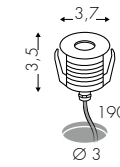

4042AAL24B

1W 120lm* - 350mA 3V

55,00 €

Alimentatore - Power supply - Netzteil

AE006I

OnOff 4W 350mA / 1-3 art.4042A

13,00 €