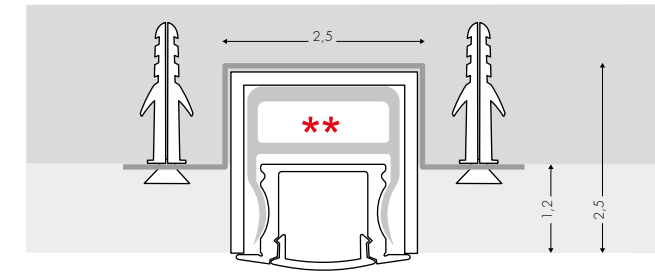

**Possibilità passaggio cavo
Passage for electrical cables
Durchgang für elektrische Kabel

SERVIZIO SU MISURA

001001A Taglio Profilo - Cut service 10,00 €

Configura Configure / Konfigurieren

www.teamitaliailluminazione.it

CODICE COMPLETO • COMPLETE CODE • VOLLSTÄNDIGE CODE

4010CZ0MT25 **BV** **E2** + **001001A**

Codice Code Code	Finitura Finishing Lackierung	Diffusore Diffuser Diffusor	SERVICE

STRIP E ROLLE LED pag. 360-361
DRIVERS & DIMMER
E ROSONI pag. 362-363