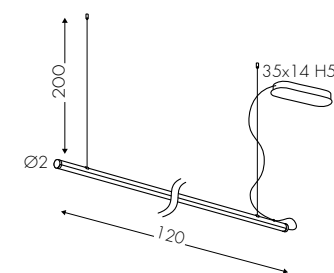

OVERLAP 2.0

SOSPENSIONE
SUSPENSION LAMP
PENDELLEUCHE

configurazione standard: / basic configuration: / Standard Konfiguration:

E2 Opale - Opal

☒ B 3000K

BV

1015COFBVE2B
1015CDMBVE2B

28W 1890lm* - 220V
DALI (Push) - 28W 1890lm - 220V

363,00 €
435,00 €