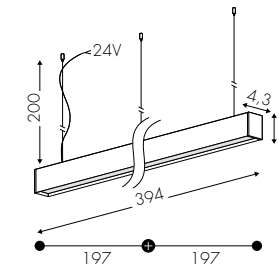

configurazione standard: / basic configuration: / Standard Konfiguration: