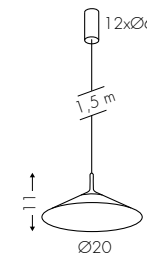

configurazione standard: / basic configuration: / Standard Konfiguration:

E19 Prismatico - Prism ● B 3000K ON

1071PTFONE19B 6,5W 800lm* - 220V 292,00 €

1071QTFONE19B 6,5W 800lm - 220V 372,00 €