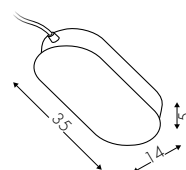

AM004A

Può contenere alimentatore: 75W, 100W, 150W
It can contains power supply: 75W, 100W, 150W
Es kann Netzteil enthalten: 240W

75W + 90106002
100W + 90106002
150W + 90106002
240W + 90106002

68,00 €

CODICE COMPLETO • COMPLETE CODE • VOLLSTÄNDIGE CODE

AE003A

Codice
Code
Code

CODICE COMPLETO • COMPLETE CODE • VOLLSTÄNDIGE CODE

9010L **BV**

Codice
Code
Code
Finitura
Finishing
Lackierung