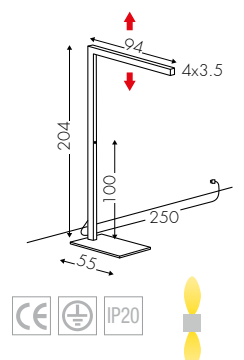

5028CDMBVE19B DIM (Push) - down 51W 4400lm - up 20W 2200lm - 220V **955,00 €**

[Configura](#) Configure / Konfigurieren www.teamitaliailluminazione.it