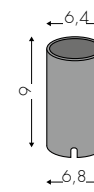

9042B	Controcassa - Outer Casing - Einbauhülse	12,00 €

9042C	Controcassa - Outer Casing - Einbauhülse	12,00 €

Configura Configure / Konfigurieren

www.teamitaliailluminazione.it

Configura Configure / Konfigurieren

www.teamitaliailluminazione.it