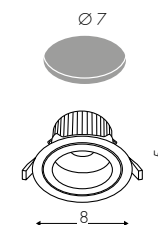

4017QOFBV60B

8W 860lm* - 220V

102,00 €