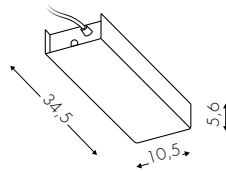

BV NE

0-3 METRI

9037AOF 75W - 220V
9037ADM DALI (Push) - 75W - 220V
9037ATF 75W - 220V

130,00 €
218,00 €
179,00 €