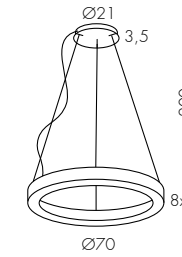

configurazione standard: / basic configuration: / Standard Konfiguration:

E2 Opale - Opal

● B 3000K

BV ☐

1025AOF54BVE2B

50W 3810lm* - 220V

1.501,00 €

1025ADM54BVE2B

DALI (Push) - 50W 3810lm - 220V

1.656,00 €

1025BOF54BVE2B

65W 5168lm - 220V

1.891,00 €

1025BDM54BVE2B

DALI (Push) - 65W 5168lm - 220V

2.077,00 €

Configura

Configure / Konfigurieren

www.teamitaliailluminazione.it

● A 2700K

NE RU ☐

CODICE COMPLETO DEL PRODOTTO NELLA FOTO
FULL PRODUCT CODE AS SHOWN IN PICTURE - VOLLSTÄNDIGER CODE VOM ARTIKEL IM BILD

1025AOF54 **NE** **E2** **B**

Codice
Code

Finitura
Finishing
Lackierung

Diffusore
Diffuser
Diffusor

Tonalità
Hue
Farbton

BV NE RU