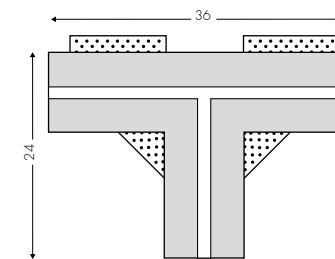

4010NTZO

36x24 cm. (NO LED)

104,00 €

SERVIZIO SU MISURA

001001A

Taglio Profilo - Cut service

10,00 €

Configura

Configure / Konfigurieren

www.teamitaliailluminazione.it

CODICE COMPLETO • COMPLETE CODE • VOLLSTÄNDIGE CODE

4010NZ0MT3 **BV** **E2** + **001001A**

Codice
Code
Code

Finitura
Finishing
Lackierung

Diffusore
Diffuser
Diffusor

SERVICE

STRIP E ROLLE LED pag. 360-361
DRIVERS & DIMMER
E ROSONI pag. 362-363

INDEX

SECTION

FAMILY 357