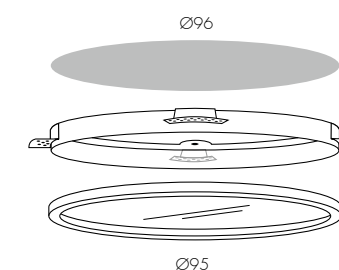

4027FOFBVE2B	65W 5168lm - 220V	1.230,00 €
4027FDMBVE2B	DALI (Push) - 65W 5168lm - 220V	1.315,00 €
4027FBTBVE2B	Bluetooth 65W 5168lm - 220V	1.315,00 €

Configura Configura / Konfigurieren

www.teamitaliailluminazione.it

NE RU

● A 2700K

CODICE COMPLETO DEL PRODOTTO NELLA FOTO
FULL PRODUCT CODE AS SHOWN IN PICTURE - VOLLSTÄNDIGER CODE VOM ARTIKEL IM BILD

4027EOF **BV** **E2** **B**

Codice
Code

Finitura
Finishing
Lackierung

Diffusore
Diffuser
Diffusor

Tonalità
Hue
Farbton

BT Bluetooth - Bluetooth - Bluetooth

A Alimentatore Incorporato - Incorporated Power Supply - Eingebautes Netzteil

* 3230lm effettivi - effective - effektive con - with - mit **E2**