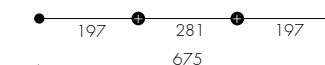

configurazione standard: / basic configuration: / Standard Konfiguration: