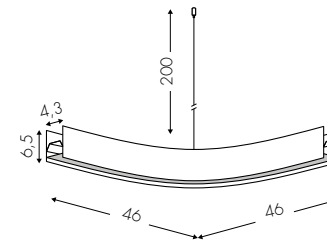

1037KGRBVE2B 18W 1235lm - 24VDC

345,00 €

Configura Configure / Konfigurieren

www.teamitaliailluminazione.it

E19 UGR<19 Prism C 4000K

NE

Alimentatore non incluso - Power Supply not included - Netzteil nicht inbegriffen
Alimentatori a pag. 564-565 - Drivers p. 564-565 - Netzteil p. 564-565

* 1905lm effettivi - effective - effektive con - with - mit **E2**
2240lm effettivi - effective - effektive con - with - mit **E19** **+17,5%**