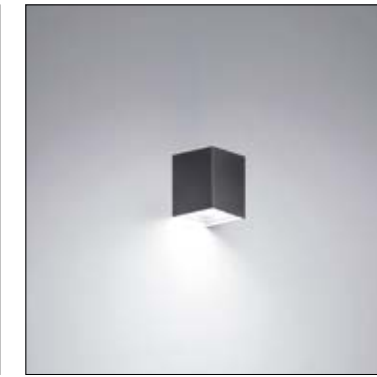

Oki
downlight L7,4x7,4 H8,5

29