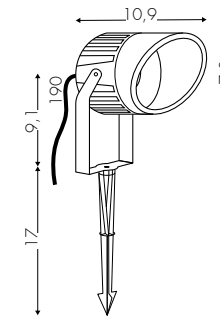

Configura

Configure / Konfigurieren

www.teamitaliailluminazione.it

CODICE COMPLETO DEL PRODOTTO NELLA FOTO
FULL PRODUCT CODE AS SHOWN IN PICTURE - VOLLSTÄNDIGER CODE VOM ARTIKEL IM BILD

5043AOF **NE** **24** **B**

Codice
Code

Finitura
Finishing
Lackierung

Diffusore
Diffuser
Diffusor

Tonalità
Hue
Farbton

Alimentatore Incorporato - Incorporated Power Supply - Eingebautes Netzteil

* 815lm effettivi - effective - effektive con - with - mit 24°