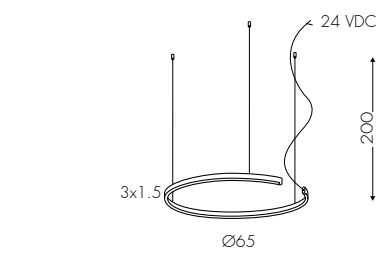

E2 Opale - Opal

☒ B 3000K

BV ☐

1032A54BVE2B

35W 1740lm* - 24VDC

575,00 €