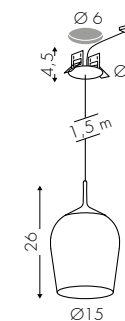

4078B0B

1x GU10 max 7W LED - 220V

275,00 €