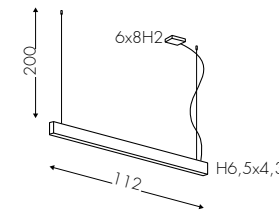

1058BOFBVE2B
1058BDMBVE2B

18W 2025lm* + 8W 1100lm - 220V
DALI (Push) - 18W 2025lm + 8W 1100lm - 220V

304,00 €
365,00 €

1058COFBVE2B
1058CDMBVE2B

22W 2530lm + 8W 1100lm - 220V
DALI (Push) - 22W 2530lm + 8W 1100lm - 220V

329,00 €
388,00 €

1058DOFBVE2B
1058DDMBVE2B

26W 3040lm + 16W 2200lm - 220V
DALI (Push) - 26W 3040lm + 16W 2200lm - 220V

356,00 €
430,00 €

1058EOFBVE2B
1058EDMBVE2B

31W 3540lm + 16W 2200lm - 220V
DALI (Push) - 31W 3540lm + 16W 2200lm - 220V

376,00 €
430,00 €

1058FOFBVE2B
1058FDMBVE2B

34W 4010lm + 16W 2200lm - 220V
DALI (Push) - 34W 4010lm + 16W 2200lm - 220V

424,00 €
498,00 €

1058GOFBVE2B
1058GDMBVE2B

39W 4520lm + 16W 2200lm - 220V
DALI (Push) - 39W 4520lm + 16W 2200lm - 220V

463,00 €
534,00 €

1058HOFBVE2B
1058HDMBVE2B

43W 5080lm + 16W 2200lm - 220V
DALI (Push) - 43W 5080lm + 16W 2200lm - 220V

530,00 €
604,00 €

Configura

Configure / Konfigurieren

www.teamitaliailluminazione.it

E19 UGR<19 Prism

☒ A 2700K ☐ C 4000K

NE RU

CODICE COMPLETO DEL PRODOTTO NELLA FOTO
FULL PRODUCT CODE AS SHOWN IN PICTURE - VOLLSTÄNDIGER CODE VOM ARTIKEL IM BILD

1058DOF **NE** **E2** **B**

Codice
Code

Finitura
Finishing
Lackierung

Diffusore
Diffuser
Diffusor

Tonalità
Hue
Farbton

BV NE RU