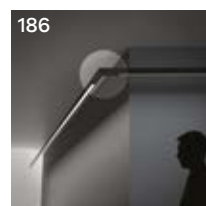

Spotlight

56cm	84cm	112cm	197cm	225cm	253cm
1030S2	1030S3	1030S4	1030S5	1030S6	1030S7

Darklight

56cm	84cm	120cm
1046Z	1046A	1046B

No-light

84cm	112cm	140cm
1036A	1036B	1036C

186

Geometrical element No-light