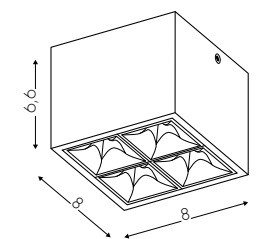

3048DOFBV38B 12W - 1200lm - 220V

163,00 €

Configura Configure / Konfigurieren

www.teamitaliailluminazione.it

NE ☐

A Alimentatore Incorporato - Incorporated power supply - Eingebautes Netzteil

* 960lm effettivi - effective - effektive con - with - mit **38°**