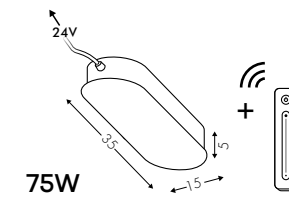

configurazione standard: / basic configuration: / Standard Konfiguration:

75W

9065TWASDBV

75W - 220V (24VDC) + SMART DIM Tunable White

212,00 €

BV ☐