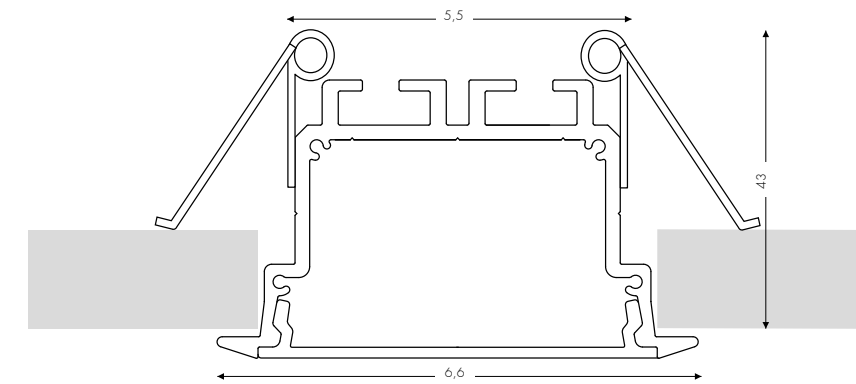

4010L - INCASSO CON CORNICE

BV
□

4010LZ0MT1	profile 100 cm (NO LED)	139,00 €
4010LZ0MT2	profile 200 cm (NO LED)	278,00 €
4010LZ0MT25	profile 250 cm (NO LED)	348,00 €

- E2 Opale - Opal
- E19 Prismatico - Prismatic - Prismatisch

- ✗ Led non incluso - Led not included - Led nicht inbegriffen
- ✗ Alimentatore non incluso - Power Supply not included - Netzteil nicht inbegriffen

2 testate incluse
2 end caps included
2 Endkappen enthalten

SERVIZIO SU MISURA

001001A

Taglio Profilo - Cut service

10,00 €

Configura Configure / Konfigurieren

www.teamitaliailluminazione.it

CODICE COMPLETO • COMPLETE CODE • VOLLSTÄNDIGE CODE

4010LZ0MT25 **BV** **E2** + **001001A**

Code
Code
Code

Finitura
Finishing
Lackierung

Diffusore
Diffuser
Diffusor

SERVICE

STRIP E ROLLE LED pag. 360-361
DRIVERS & DIMMER
E ROSONI pag. 362-363

INDEX

SECTION

FAMILY 353