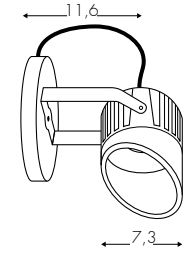

configurazione standard: / basic configuration: / Standard Konfiguration:

24° Ottica - Optic - Optik ● B 3000K

NE

2043AOFNE24B 8W 815lm* - 220V

161,00 €