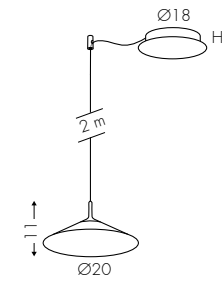

LAMBDA

SOSPENSIONE (composizione)
SUSPENSION (composition)
SUSPENSION (composition)

configurazione standard: / basic configuration: / Standard Konfiguration:

E19 Prismatico - Prism ● B 3000K

1071RTFONE19B 6,5W 800lm* - 220V

306,00 €

1071STFONE19B 6,5W 800lm - 220V

386,00 €