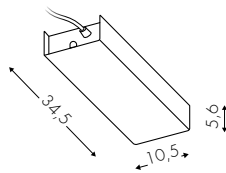

3-6 METRI

9037BOF 150W - 220V
9037BDM DALI (Push) - 150W - 220V
9037BTF 150W - 220V

174,00 €
262,00 €
221,00 €