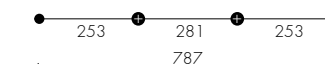

configurazione standard: / basic configuration: / Standard Konfiguration: