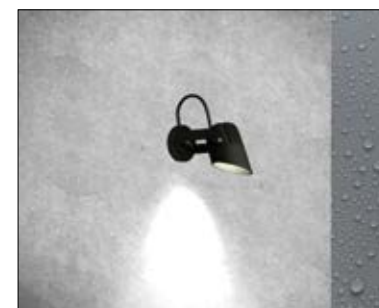

Drop
orientabile [50-250cm]

386

Wet Plus+
downlight 125/155cm

391

Parete/Wall light/Wandeleuchte

Flip
orientabile 8W

393

Simply Outdoor
up+downlight L18