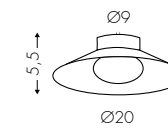

configurazione standard: / basic configuration: / Standard Konfiguration:

E2 Opale - Opal ● B 3000K

3076ATFNEE2B 10W 650lm* - 220V

198,00 €