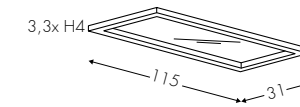

3028EOFBVE2B
3028EDMBVE2B

62W 4560lm - 220V
DALI (Push) - 62W 4560lm - 220V

877,00 €
977,00 €

Configura

Configure / Konfigurieren

www.teamitaliailluminazione.it

E19 Prismatico - Prism

● A 2700K

NE RU

A Alimentatore Incorporato - Incorporated Power Supply - Eingebautes Netzteil

* 3100lm effettivi - effective - effektive con - with - mit **E2**
3650lm effettivi - effective - effektive con - with - mit **E19** ↻ +17,5%

CODICE COMPLETO DEL PRODOTTO NELLA FOTO
FULL PRODUCT CODE AS SHOWN IN PICTURE - VOLLSTÄNDIGER CODE VOM ARTIKEL IM BILD

3028EOF **NE** **E2** **B**

Codice
Code

Finitura
Finishing
Lackierung

Diffusore
Diffuser
Diffusor

Tonalità
Hue
Farbton