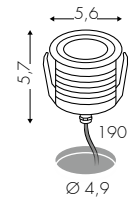

configurazione standard: / basic configuration: / Standard Konfiguration:

24° Ottica
Optic - Optik ● B 3000K AL