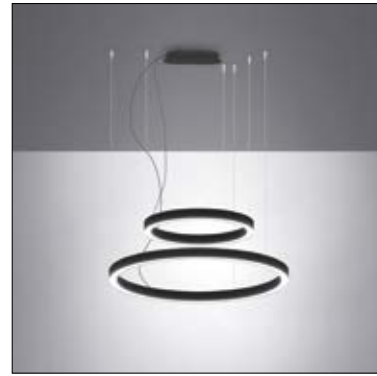

Bellai 61
up+downlight Ø70/Ø95/Ø130