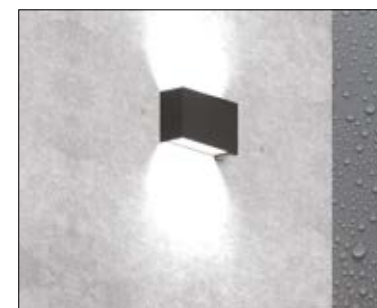

Drop
orientabile [50-250cm]

386

Wet Plus+
downlight 125/155cm

391

Parete/Wall light/Wandeleuchte

Flip
orientabile 8W

393

Simply Outdoor
up+downlight L18