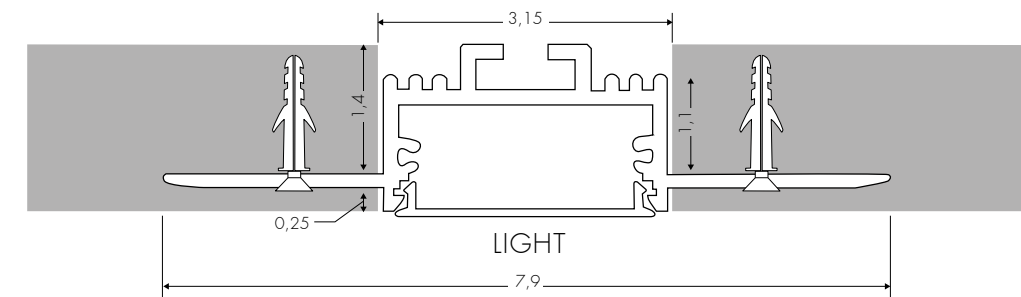

4010F - INCASSO A RASO

MURATURA

BV
☐

4010FZ0MT1
4010FZ0MT2
4010FZ0MT3

profile 100 cm (NO LED)
profile 200 cm (NO LED)
profile 300 cm (NO LED)

46,00 €
92,00 €
138,00 €

E2 Opale - Opal

Led non incluso - Led not included - Led nicht inbegriffen

Alimentatore non incluso - Power Supply not included - Netzteil nicht inbegriffen

2 testate incluse
2 end caps included
2 Endkappen enthalten

SERVIZIO SU MISURA

001001A

Taglio Profilo - Cut service

10,00 €

Configura

Configure / Konfigurieren

www.teamitaliailluminazione.it

CODICE COMPLETO • COMPLETE CODE • VOLLSTÄNDIGE CODE

4010FZ0MT2 **BV** **E2** + **001001A**

Code
Code
Code

Finitura
Finishing
Lackierung

Diffusore
Diffuser
Diffusor

SERVICE

STRIP E ROLLE LED pag. 360-361
DRIVERS & DIMMER
E ROSONI pag. 362-363

INDEX

SECTION

FAMILY 359