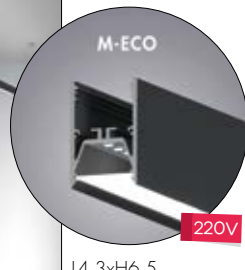

M-Eco
up+downlight [3-10m] **429**