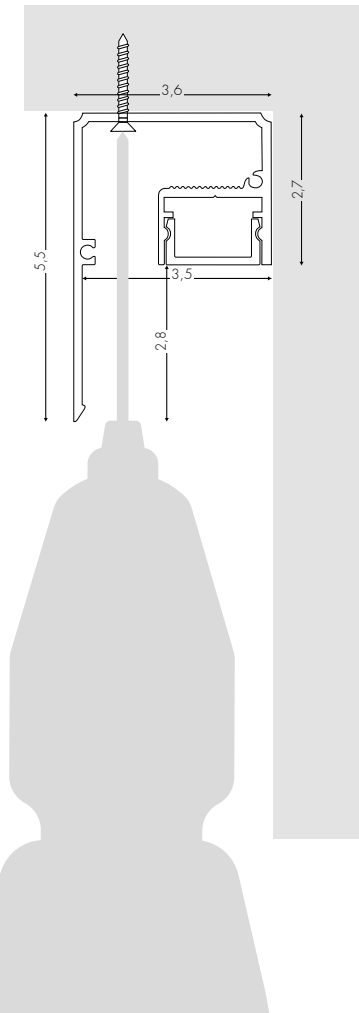

40100 - VELETTA LUMINOSA

40100Z0MT1	profile 100 cm (NO LED)	52,00 €	58,00 €
40100Z0MT2	profile 200 cm (NO LED)	104,00 €	116,00 €
40100Z0MT3	profile 300 cm (NO LED)	156,00 €	174,00 €

■ E2 Opale - Opal
● L30 Lente 30° - Lens 30° - Linse 30°

✗ Led non incluso - Led not included - Led nicht inbegriffen
✗ Alimentatore non incluso - Power Supply not included - Netzteil nicht inbegriffen

40100GL confezione di giunti meccanici da 5 pz. **48,00 €**