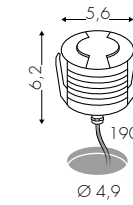

4042EAL24B

3W 360lm* - 350mA 9V

61,00 €

Alimentatore - Power supply - Netzteil

AE006M

OnOff 18W 350mA / 3-5 art.4042E

59,00 €

9042B

Controcassa - Outer Casing - Einbauhülse

12,00 €

Configura

Configure / Konfigurieren

www.teamitaliailluminazione.it