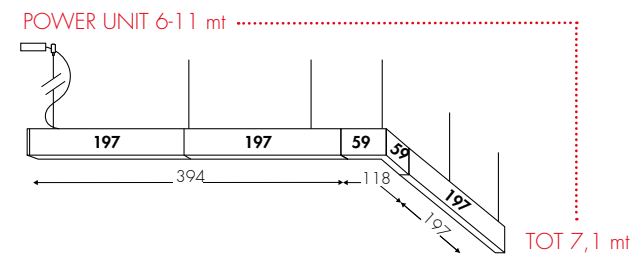

COMPOSIZIONE CODICI DI ACQUISTO CODES COMPOSITION ZUSAMMENSETZUNG DES CODES

1pz 1037LBVE2B
1pz 1037KGABVE2B
1pz 1037EBVE2B
1pz 9037CDM

COMPOSIZIONE CODICI DI ACQUISTO CODES COMPOSITION ZUSAMMENSETZUNG DES CODES

2pz 1037RNEE2B
2pz 9037COF

5,5 x H 8,3cm

3160lm/mt
220VAC

Moduli led rigidi/Rigid led modules/
starre LED-Module

Driver incorporato/built-in driver/eingebauter Treiber

4,3 x H 6,5cm

2000lm/mt
24VDC

Moduli led rigidi/Rigid led modules/
starre LED-Module

Driver Onoff - DALI escluso remoto/
Onoff driver - DALI excluded remotely/
Driver Onoff - DALI aus der Ferne ausgeschlossen