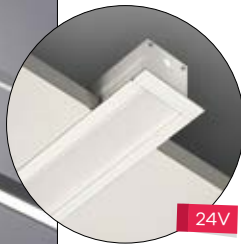

Mirò 489-491
downlight cartongesso [1-10mt]