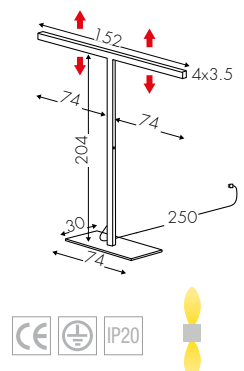

5028EDMBVE19B DIM (Push) - down 2x32W 2x3500lm - up 2x12W 2x1200lm **1.730,00 €**

[Configura](#) Configure / Konfigurieren www.teamitaliailluminazione.it

● A 2700K ○ C 4000K NE RU ☐

A Alimentatore Incorporato - Incorporated Power Supply - Eingebautes Netzteil

* 4400lm effettivi - effective - effektive con - with - mit **E19**

CODICE COMPLETO DEL PRODOTTO NELLA FOTO
FULL PRODUCT CODE AS SHOWN IN PICTURE - VOLLSTÄNDIGER CODE VOM ARTIKEL IM BILD

5028BDM **NE** **E19** **B**

Codice
Code

Finitura
Finishing
Lackierung

Diffusore
Diffuser
Diffusor

Tonalità
Hue
Farbton