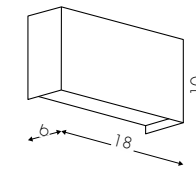

configurazione standard: / basic configuration: / Standard Konfiguration:

E28 Satinato
Frosted - Satiniert

B 3000K

BV
☐

2019EOF54BVE28B 18W 1280lm* - 220V

217,00 €

[Configura](#) Configure / Konfigurieren

www.teamitaliailluminazione.it