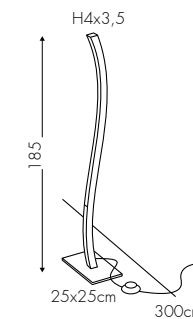

Riflessa 277
laterale H180

Configura

Configure / Konfigurieren

www.teamitaliailluminazione.it

A 2700K

NE RU

Alimentatore Incorporato - Incorporated Power Supply - Eingebautes Netzteil

* 5100lm effettivi - effective - effektive con - with - mit E2

CODICE COMPLETO DEL PRODOTTO NELLA FOTO
FULL PRODUCT CODE AS SHOWN IN PICTURE - VOLLSTÄNDIGER CODE VOM ARTIKEL IM BILD

5022MDM **NE** **E2** **B**

Codice
Code

Finitura
Finishing
Lackierung

Diffusore
Diffuser
Diffusor

Tonalità
Hue
Farbton