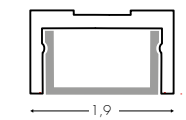

3010FZ0MT1	profile 100 cm (NO LED)	34,00 €	25,00 €
3010FZ0MT2	profile 200 cm (NO LED)	68,00 €	49,00 €
3010FZ0MT3	profile 300 cm (NO LED)	102,00 €	74,00 €

- E2 Opale - Opal
- E28 Satinato - Frosted - Satiniert

- Led non incluso - Led not included - Led nicht inbegriffen
- Alimentatore non incluso - Power Supply not included - Netzteil nicht inbegriffen

3010FTP	KIT TAPPI PROFILO 3010 F	8,00 €
AE002A	SENSORE TOUCH ON/OFF	52,00 €