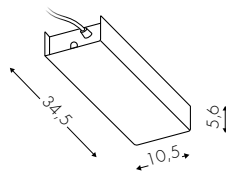

6-11 METRI

9037COF 240W - 220V
9037CDM DALI (Push) - 240W - 220V

228,00 €
318,00 €

Configura Configure / Konfigurieren

www.teamitaliailluminazione.it

A Alimentatore Incorporato - Incorporated Power Supply - Eingebautes Netzteil