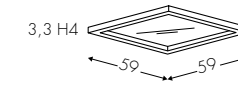

Finitura
Finishing
Lackierung

E2

Diffusore
Diffuser
Diffusor

configurazione standard: / basic configuration: / Standard Konfiguration:

E2 Opale - Opal

● B 3000K

BV

3028IOFBVE2B
3028IDMBVE2B