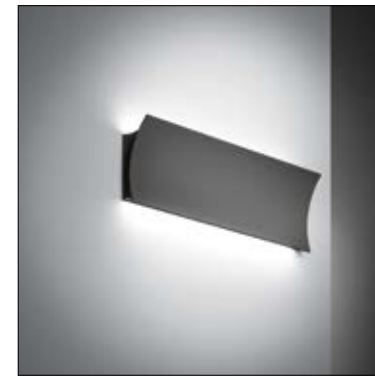

Orizzonte
up+downlight L12,5/L25/L63,5/L93

33