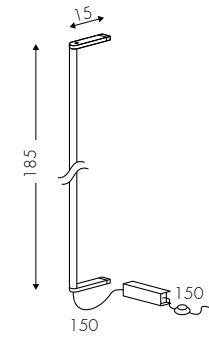

OVERLAP

PIANTANA
FLOOR LAMP
STEHLAMP

configurazione standard: / basic configuration: / Standard Konfiguration:

E2 Opale - Opal

B 3000K

BV

5015AOFBVE2B

52W 3645lm* - 220V

526,00 €

5015ADMBVE2B

DIM (RF) - 52W 3645lm - 220V

668,00 €