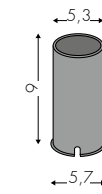

4042EAL24B

3W 360lm* - 350mA 9V

61,00 €

Alimentatore - Power supply - Netzteil

AE006M

OnOff 18W 350mA / 3-5 art.4042E

59,00 €

9042B

Controcassa - Outer Casing - Einbauhülse

12,00 €

Configura

Configure / Konfigurieren

www.teamitaliailluminazione.it