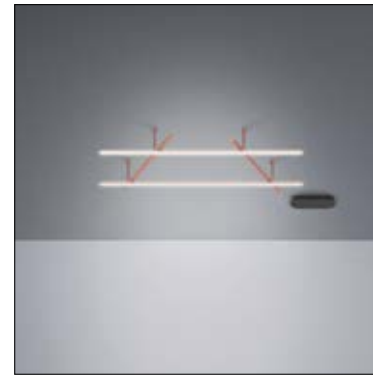

PLAFONE
CEILING LIGHT
DECKENLEUCHTE

Bellai 187
downlight Ø70/Ø95

Bellai 189
downlight Ø130/Ø180

Bellai Home 191
downlight Ø58/Ø70/Ø95

Bellai Home 193
up+downlight Ø58/Ø70/Ø95

Overlap Decò 235
up+downlight 75x133