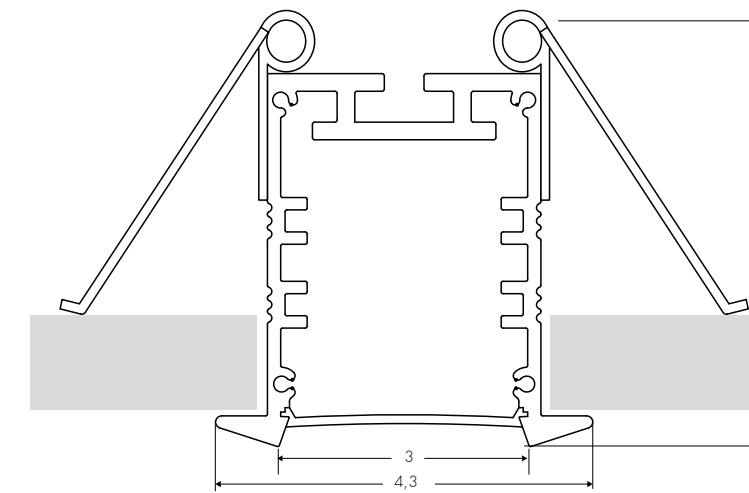

4010M - INCASSO CON CORNICE

BV
□

4010MZ0MT1	profile 100 cm (NO LED)	130,00 €
4010MZ0MT2	profile 200 cm (NO LED)	260,00 €
4010MZ0MT25	profile 250 cm (NO LED)	325,00 €

- E2 Opale - Opal
- E19 Prismatico - Prismatic - Prismatisch

- ✗ Led non incluso - Led not included - Led nicht inbegriffen
- ✗ Alimentatore non incluso - Power Supply not included - Netzteil nicht inbegriffen

2 testate incluse
2 end caps included
2 Endkappen enthalten

SERVIZIO SU MISURA

001001A

Taglio Profilo - Cut service

10,00 €

Configura Configura / Konfigurieren

www.teamitaliailluminazione.it

CODICE COMPLETO • COMPLETE CODE • VOLLSTÄNDIGE CODE

4010MZ0MT25 **BV** **E2** + **001001A**

Codice
Code
Code

Finitura
Finishing
Lackierung

Diffusore
Diffuser
Diffusor

SERVICE

STRIP E ROLLE LED pag. 360-361
DRIVERS & DIMMER
E ROSONI pag. 362-363

INDEX

SECTION

FAMILY 351