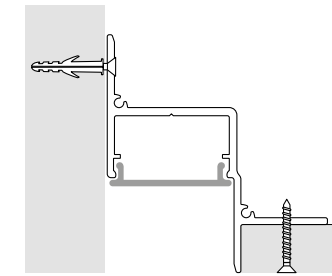

4010H - VELETTA LUMINOSA

RASOMURO

BV

4010HZ0MT1	profile 100 cm (NO LED)	48,00 €
4010HZ0MT2	profile 200 cm (NO LED)	96,00 €
4010HZ0MT3	profile 300 cm (NO LED)	144,00 €

E2 Opale - Opal

Led non incluso - Led not included - Led nicht inbegriffen