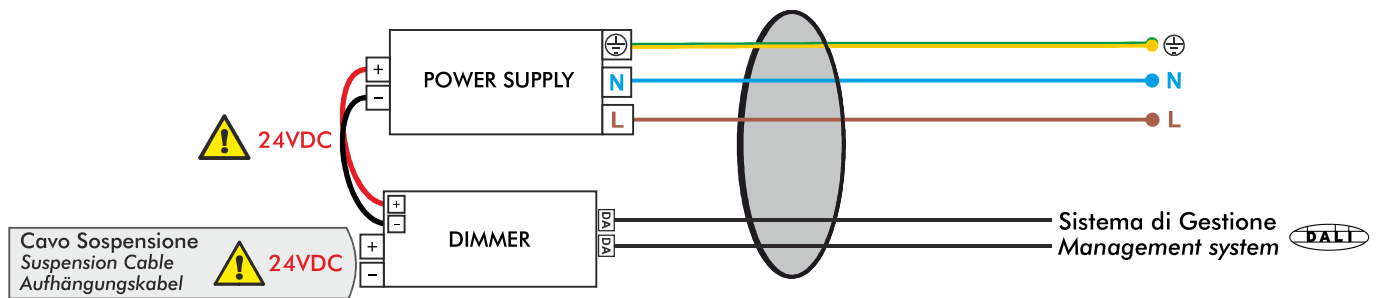

The safety of this product is guaranteed only if correctly used, according to this instruction sheet, which must be read first

COLLEGAMENTO ELETTRICO
 ELECTRICAL CONNECTION
 ELEKTRISCHE VERBINDUNG

Versione ONOFF
 ONOFF Version
 ONOFF Version

Versione Dimmerabile - Collegamento con pulsante
 Dimmable Version - Touch-DIM wiring
 Dimmbare Version - Touch-DIM-Verkabelung

Versione Dimmerabile - Collegamento con sistema di gestione
 Dimmable Version - Management System wiring
 Dimmbare Version - Management System Verdrahtung